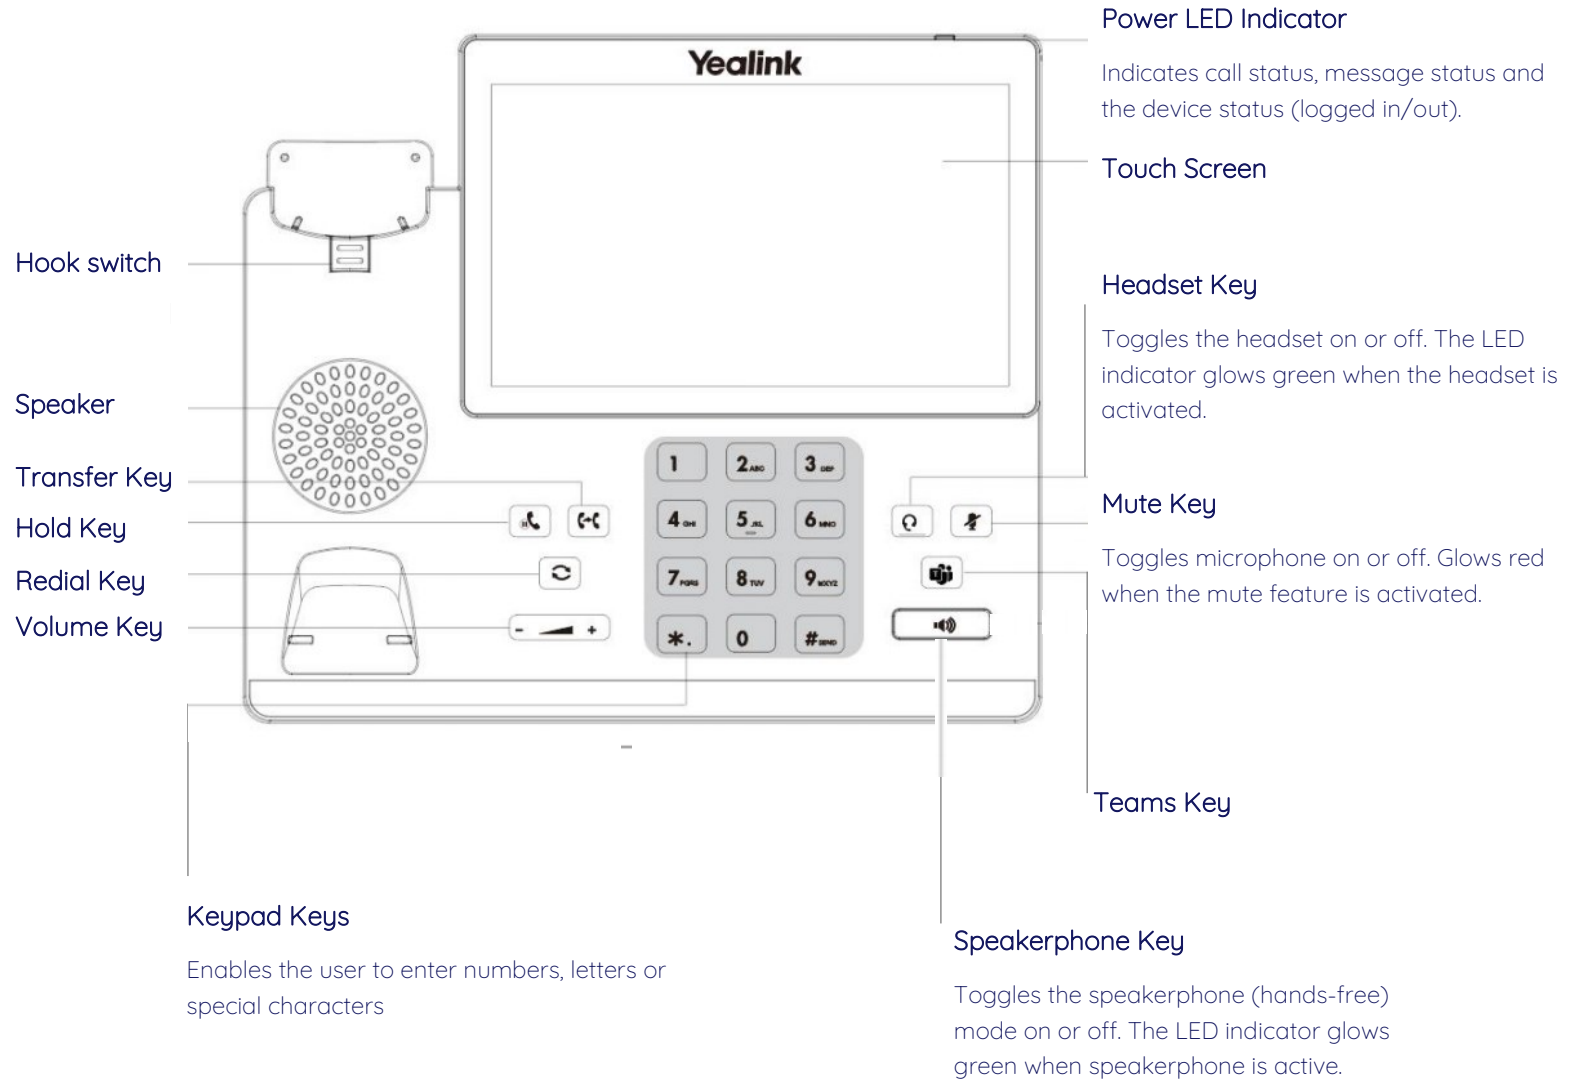

Yealink MP56 Handset Quick Reference Guide

Compatible with Microsoft Teams

Connectivity for Business

Yealink MP56 Handset Quick Reference Guide

Compatible with Microsoft Teams

Connectivity for Business

Sign in to your Microsoft Teams account on your Yealink MP56 Handset