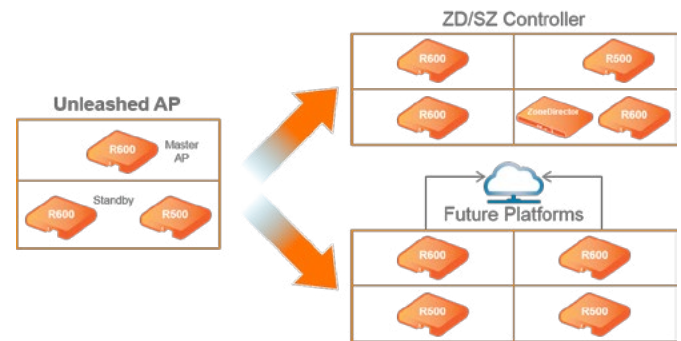

Ruckus Unleashed

The controller-less Solution for SMB

Simple Deployment

The Unleashed WLAN network can be set up in a matter of minutes, eliminating the need for large IT staff. There are 3 simple steps to set up the Unleashed network:

1. Simply power on the Unleashed access points
2. Connect to the Unleashed AP via open SSID or DNS
3. Easily configure one master access point using the Unleashed online wizard

When configuring the network, a standby AP will be chosen automatically. This ensures resiliency in the network. Additionally, all member APs will automatically discover and join the master.

Take advantage of a low-cost controller-less solution

- No expert IT staff required
- Save time with a fast deployment and easy network management
- No AP license, controller or cloud subscription including support and trouble shooting is required

Network Investment Protection

58% of SMBs are expected to grow within 6-12 months. With Ruckus Unleashed, SMBs can easily migrate to the ZoneDirector, SmartZone, or future Ruckus platforms. There is flexibility to choose virtual or physical appliances to best meet business needs. Now is the time to deploy a network that grows with your business.

Who can take advantage of Ruckus Unleashed?

Ruckus Unleashed is ideal for SMBs who are interested in providing high RF performance Wi-Fi that is easy to deploy, at a low price. Furthermore, Unleashed is a scalable solution, which meets the growing needs of the SMB market.

A small deployment with up to 512 devices, such as a hotel, individual and independent retailers, warehousing and local services such as private insurance/title companies is ideal for Unleashed. In this segment, retailers have limited budget and little to no IT staff to manage the network. Ruckus Unleashed enables them to provide a reliable network in addition to value-add services, such as guest access, captive portal and Hotspot/WISPr.

**Interested in learning more about Ruckus Unleashed?
Request a demo today!**