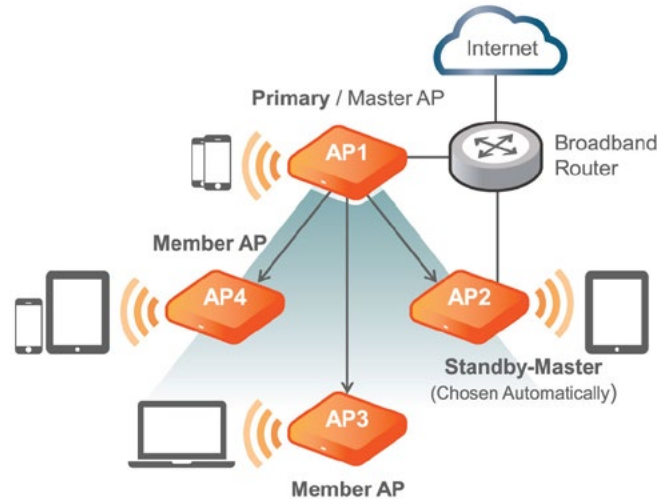

## Controller-less Access Point Solution for SMB

### Introduction

Smart devices are playing a critical role in influencing customer decisions and behaviors. While Wi-Fi devices have become an absolute requirement for customers and employees, small to midsize businesses (SMBs) are challenged to deploy a reliable wireless network within a limited budget and little to no IT staff.

Ruckus Unleashed is a controller-less wireless LAN solution that enables SMBs to deliver an optimal wireless experience at an affordable price point. Configured in 60 seconds and deployed in minutes, Ruckus Unleashed eliminates the complexity pitfall of a controller-based WLAN. With easy migration options to the Ruckus ZoneDirector, SmartZone or future Ruckus platforms, Ruckus Unleashed scales with your business. Now SMBs can deliver a Wi-Fi user experience with high RF performance and network resiliency.

## SOLUTION OVERVIEW

With 802.11ac Ruckus Unleashed access points (AP), users can take advantage of higher speeds, better coverage, and improved reliability. Unleashed APs include key Ruckus technologies, such as BeamFlex+ Adaptive Antenna Technology to maximize signal coverage, throughput, and network capacity, and ChannelFly, our predictive capacity management for RF channel selection. And Zero-IT enables easy device onboarding with several key guest features, such as guest WLAN access, captive portal, Guest Pass, and Custom Logo, to provide key value add services to users.